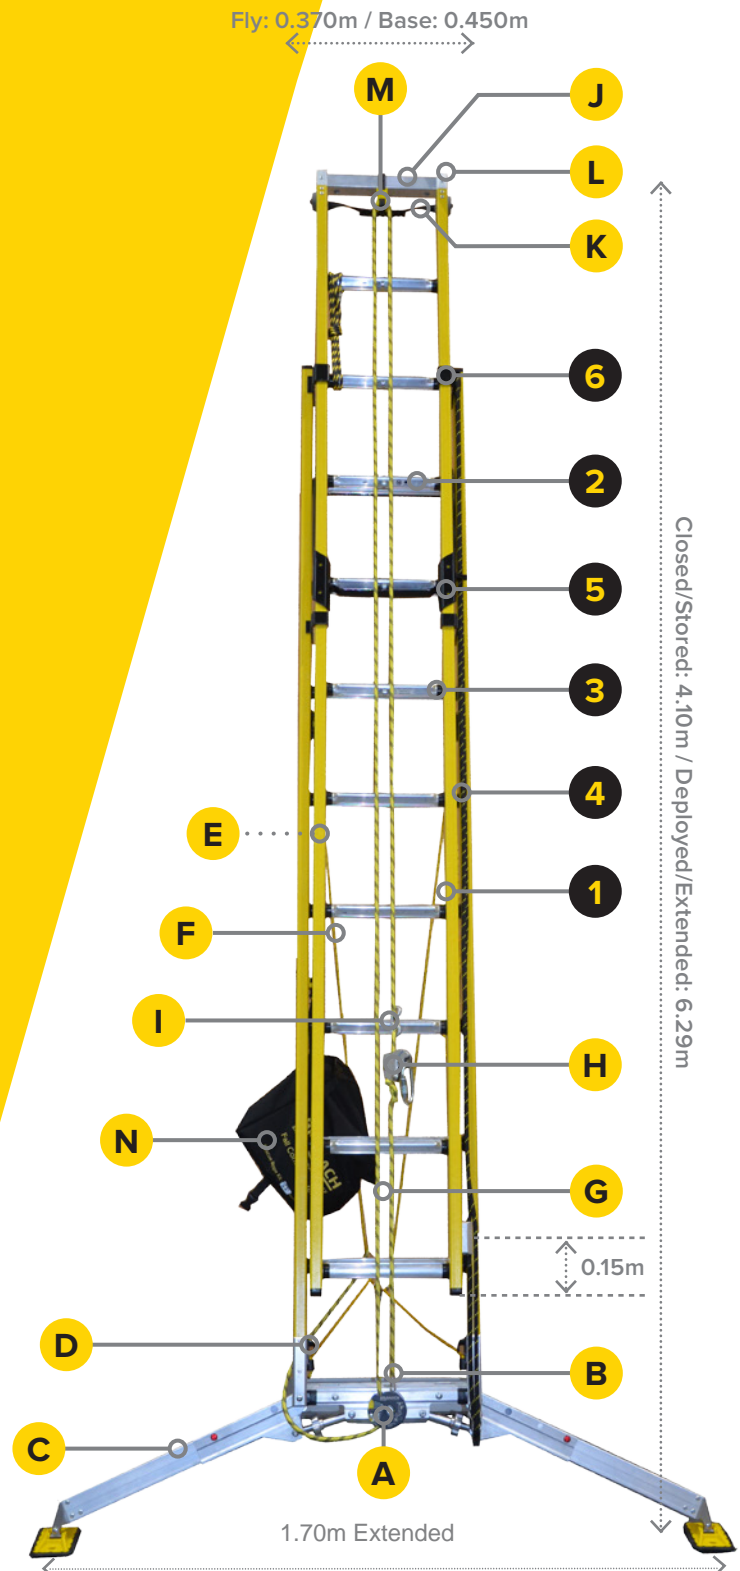

Euro Fall Control System FEU 6.3 FC

Technical Data Sheet

Product Code	FEU 6.3 FC
Manufacturer's Name	Branach Manufacturing Pty Ltd
Phone Number	+61 3 9761 6633
Certified By (Name, Title)	Mike Walsh Chief design engineer
Last Updated	11/03/2021

PROPERTIES

☑ Standards	Ladder to EN 131-2:2010+A2:2017
⚠ Load Rating	Ladder: 150kg / Fall Control: 120kg
⚡ Electrical Properties	Non conductive
🔥 Heat Resistance	130 Degrees Celsius
🛠 Warranty	3 years from date of manufacturing

MEASUREMENTS

📏 Weight	Without bag: 26.6kg / With bag: 29kg
📏 Distance Between Rungs	0.300m
📏 Closed/Stored Height	4.10m
📏 Extended Height	6.29m
📏 Width	Fly: 0.370m / Base: 0.450m

LADDER COMPONENTS

1 Stiles	Fibreglass: ISO-PE resin with e-glass fibres
2 Rungs	D-Rung: Aluminium 6060
3 Rung Wear Strip	HD Polyethylene
4 Haul Rope	Nylon Double Braid
5 Latch	Branach Latch: XF400 Steel, coated with PPA
6 Ladder Guide Bracket	35mm and 50mm Alum 6060, e-coat and black powder coat
Rivets	Zinc Plated Low Carbon Steel

FALL CONTROL COMPONENTS

A Descender
B Level Bubble
C Extra Wide TerrainMaster
D Lower Tether Hooks
E Tether Tensioner <i>(not visible, rear side)</i>
F Tether Rope
G Lifeline Rope
H Rope Grab
I Rope Restraint Hook
J Top Bar
K Pole Strap
L Upper Wheels
M Upper Pulley
N Rope Bag

Image shown is FEU 5.1 FC
Actual model appearance will vary

note: must be used in fully extended position

BRANACH
SAFETY. OUR WAY OF LIFE